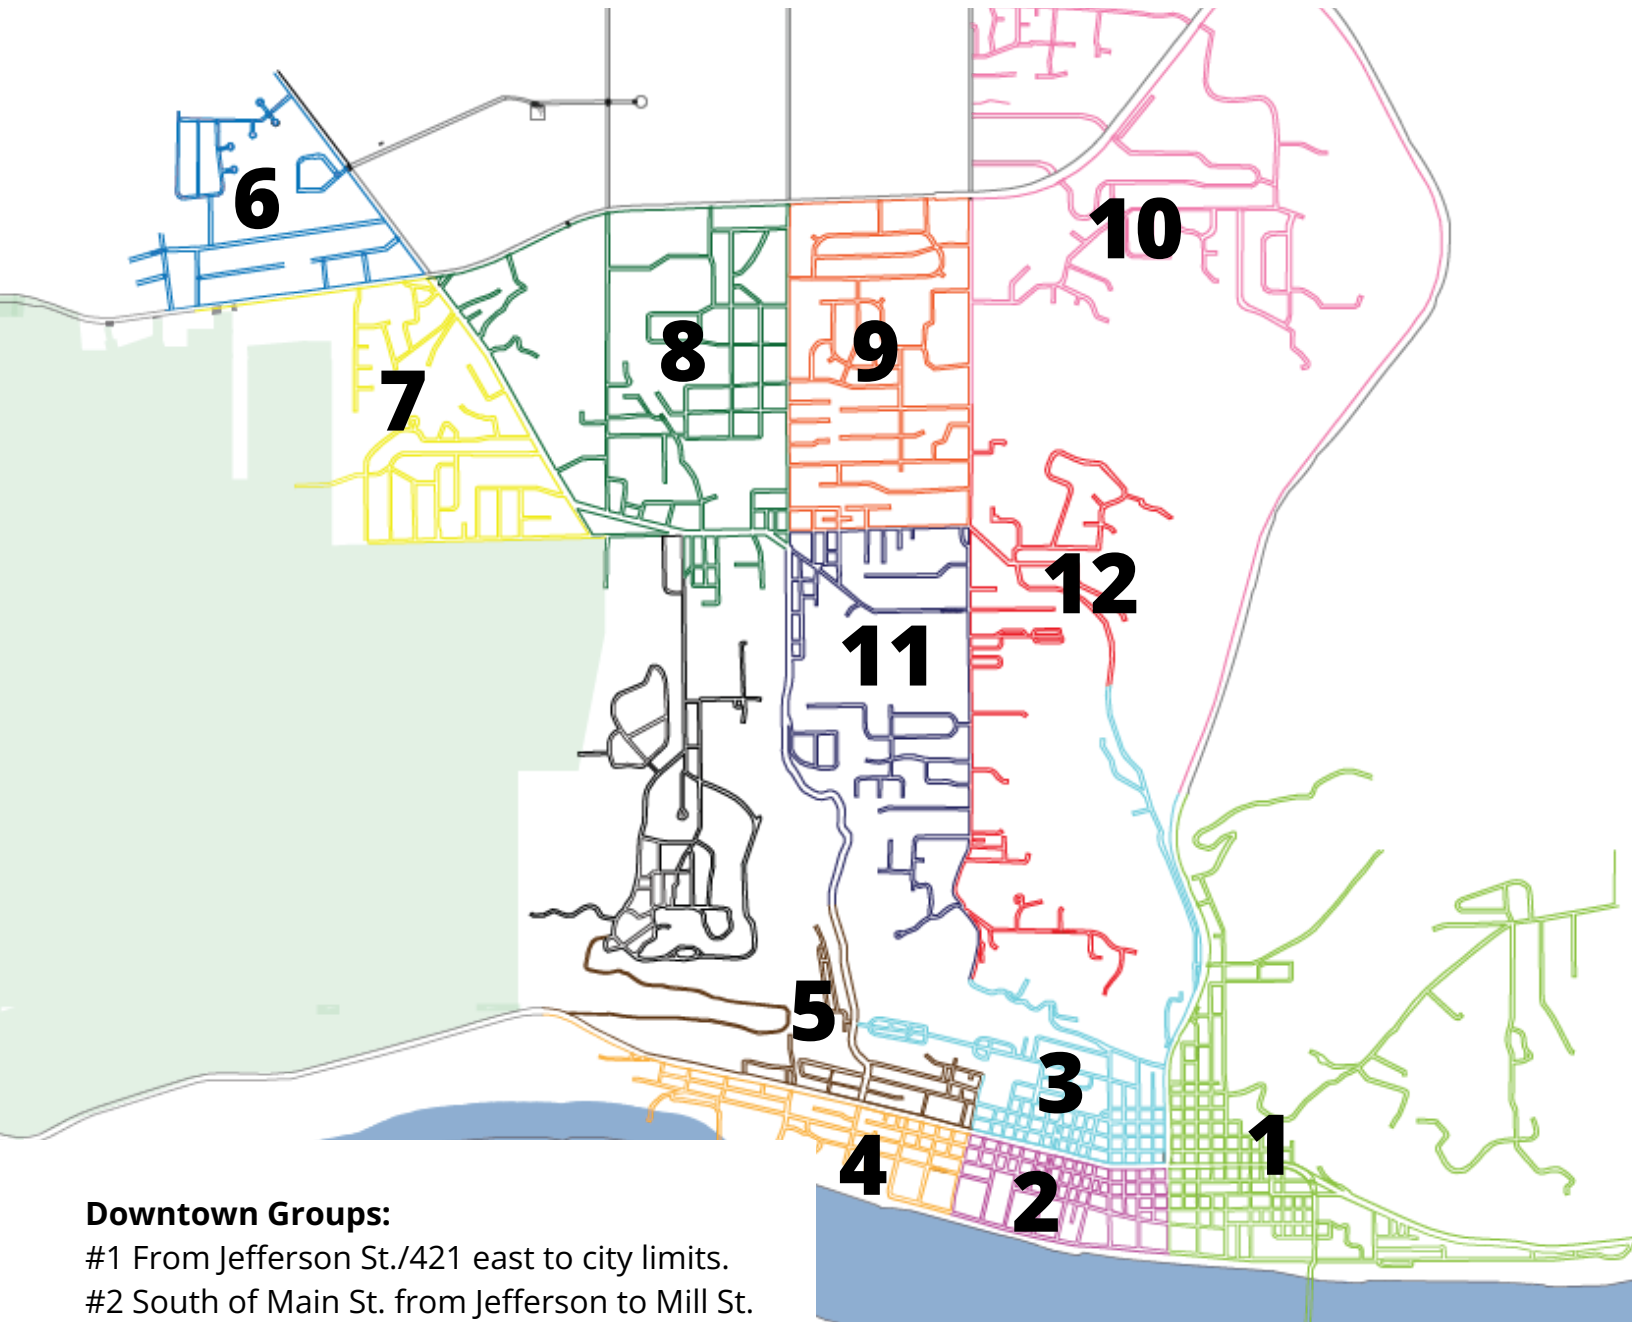

# Neighborhood Watch Map

## Downtown Groups:

- #1 From Jefferson St./421 east to city limits.
- #2 South of Main St. from Jefferson to Mill St.
- #3 North of Main St. from Jefferson to Mill St.
- #4 South of Main St. from Mill St. to city limits.
- #5 North of Main St. to hill, west to city limits.

## Hilltop Groups:

- #6 North of Clifty Dr. west of St. Rd. 7 to city limits.
- #7 West of Lanier Dr. south of Clifty Dr.
- #8 West of Cragmont St. to Lanier Dr. between Green Rd. and Clifty
- #9 South of Clifty to Green Rd between Michigan Rd. and Cragmont.
- #10 South of Ivy Tech Dr. to Sunrise Golf Course, east of Michigan Rd.
- #11 South of Green Rd. between Michigan Rd. and Cragmont.
- #12 South of Sunrise Golf Course to top of hill, east of Michigan Rd.