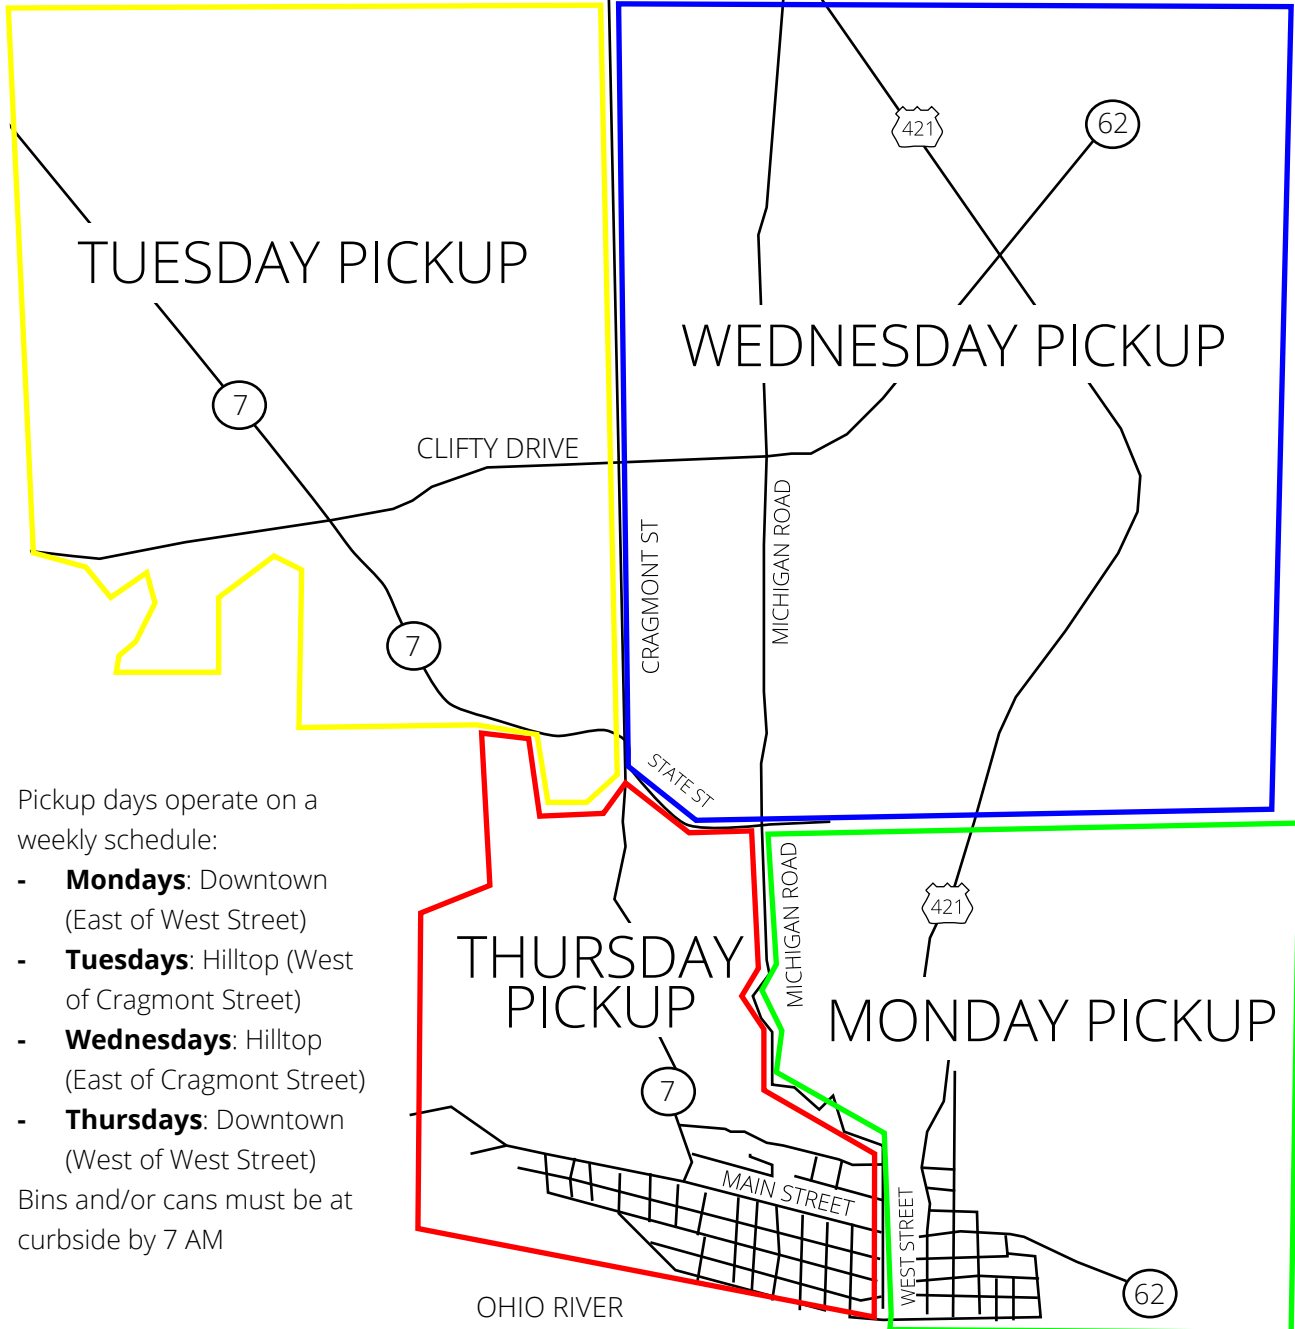

MADISON *Indiana*

Curbside Pickup Schedule Map

Pickup days operate on a weekly schedule:

- **Mondays:** Downtown (East of West Street)
- **Tuesdays:** Hilltop (West of Cragmont Street)
- **Wednesdays:** Hilltop (East of Cragmont Street)
- **Thursdays:** Downtown (West of West Street)

Bins and/or cans must be at curbside by 7 AM

812-265-8304

www.madison-in.gov